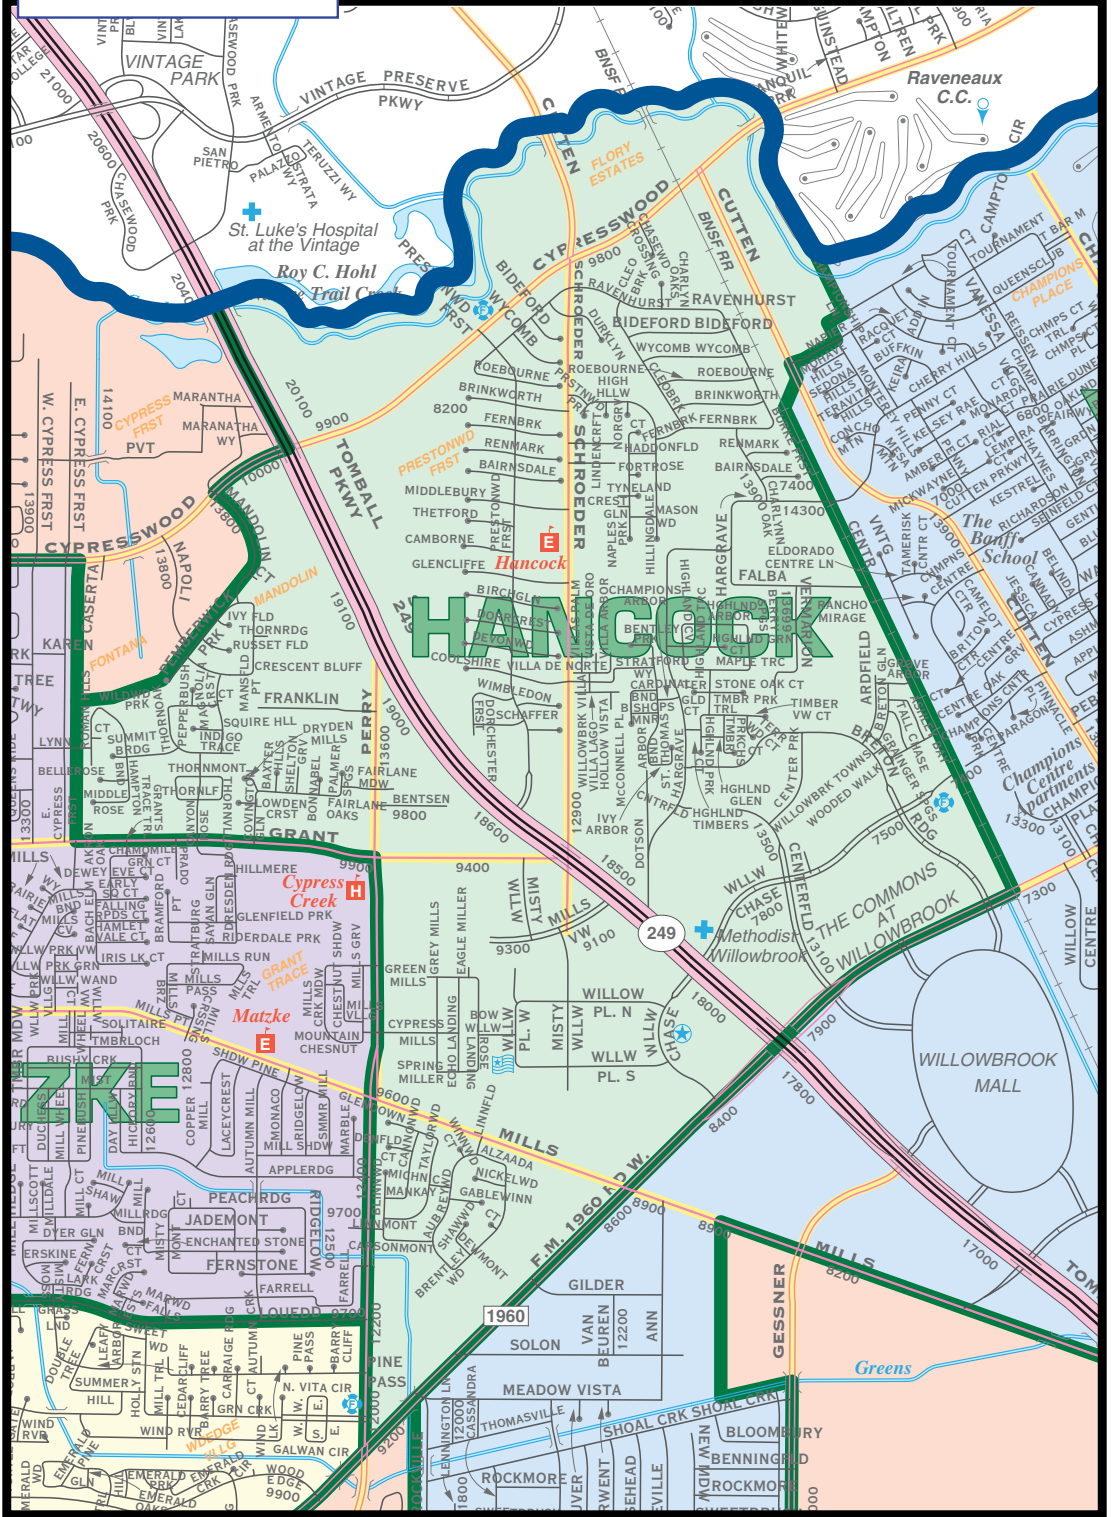

# HANCOCK ELEMENTARY

© KEY MAPS, INC. 2017 - Permit #494

**13801 SCHROEDER ROAD - HOUSTON, TEXAS 77070**  
**281-897-4523**